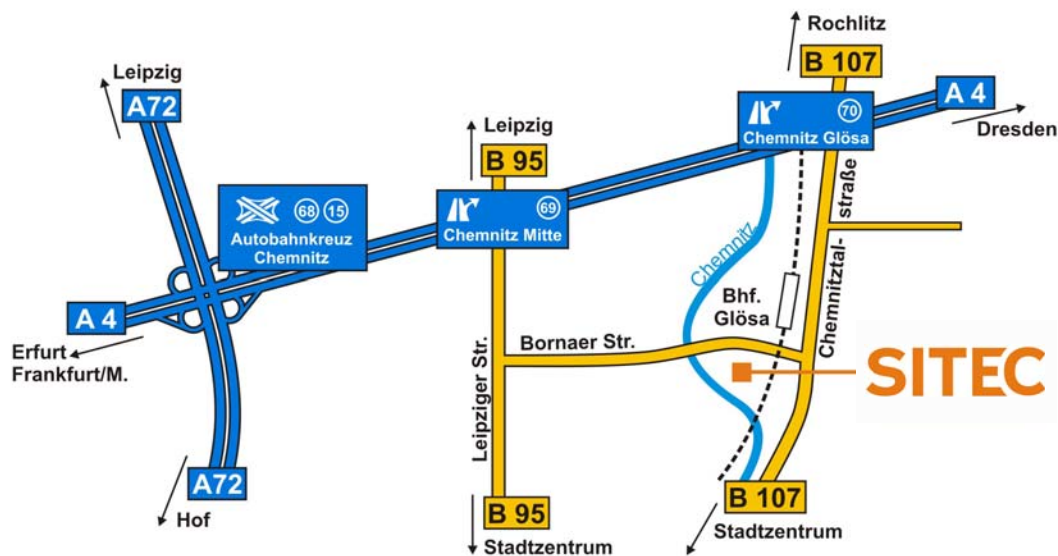

How to find us

From the direction of Eisenach (A4) or Hof (A72)

- From the A4/A72 motorway intersection, follow the A4 towards Dresden as far as exit 70 (Chemnitz Glösa).
- Leave the motorway A4 at exit (70) and turn towards the city centre.
- Follow this road to the 2nd traffic lights and then turn off to the right (Bornaer Straße).
- You will then see the entrance to SITEC on the left after approx. 250 metres.

From the direction of Dresden (A4)

- Leave the motorway A4 at exit (70) and turn towards the city centre.
- Follow this road to the 2nd traffic lights and then turn off to the right (Bornaer Straße).
- You will then see the entrance to SITEC on the left after approx. 250 metres.

To open the barrier, enter the code 241 at the entrance.

Our visitor parking is on the left immediately after passing the barrier.

SITEC Industrietechnologie GmbH

☎ 0371 +49 (0) 371.4708.241

SITEC Automation GmbH